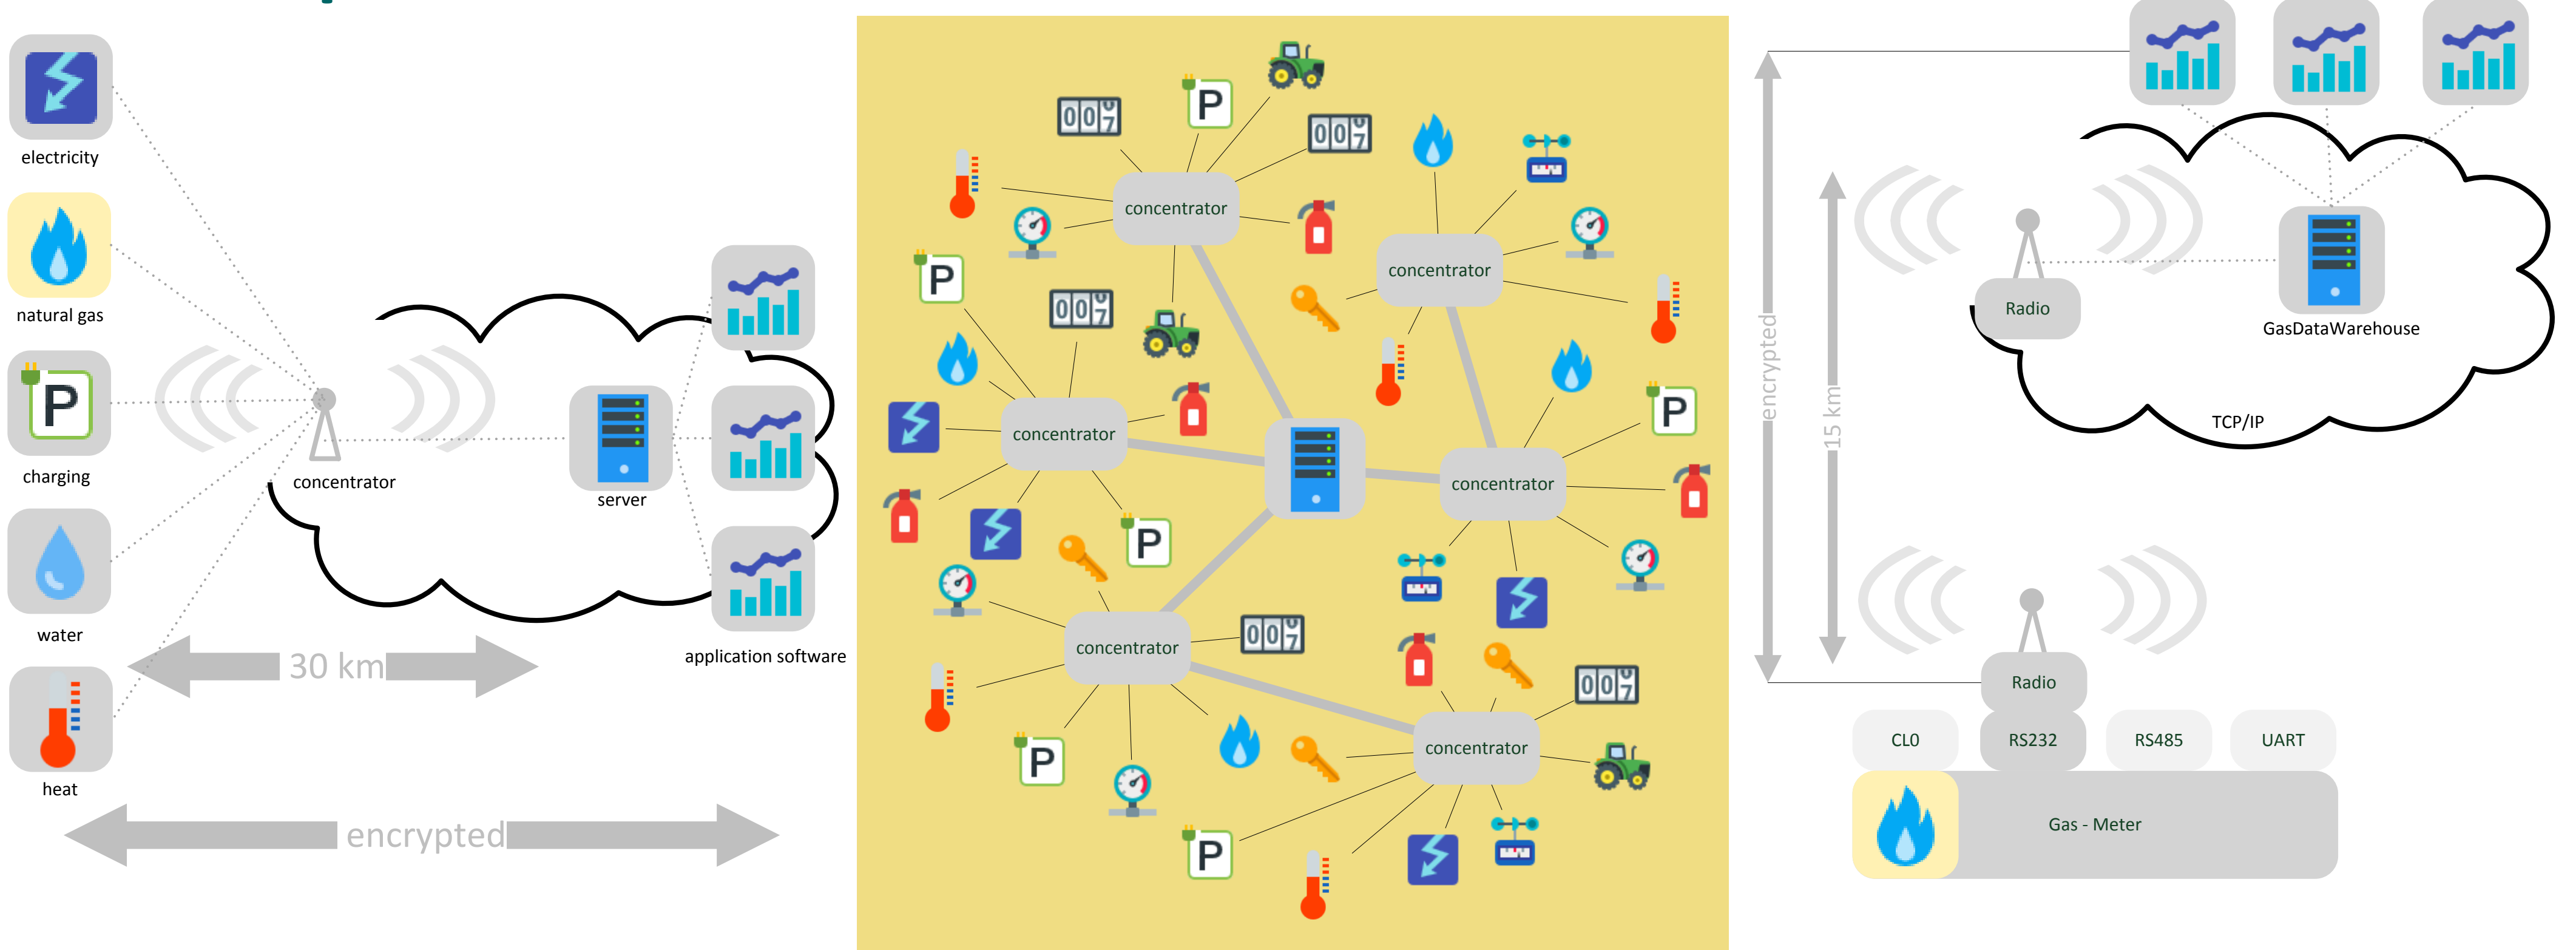

## Energy Data Collection

### wireless communication

### CityRange – LoRa based products

node <> concentrator <> server <> application

### multiple use cases